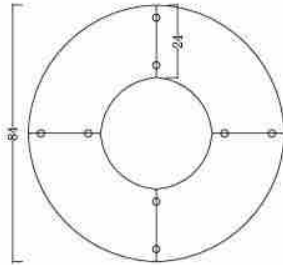

TRAINING TABLES

Possible configuration

Possible configuration

Crescent:
NTT5924
59"W x 24"D x 29.5"H

Rectangular:
NTT2436/NTT2448/NTT2460/NTT2472

NTT2436 - 36"W X 24"D X 29.5"H
NTT2448 - 48"W X 24"D X 29.5"H
NTT2460 - 60"W X 24"D X 29.5"H
NTT2472 - 72"W X 24"D X 29.5"H

Modesty Panel
NTTMP48/NTTMP60/NTTMP72
NTTMP48-BK -37"W x 14.5"H x 1"
NTTMP60-BK -48"W x 14.5"H x 1"
NTTMP72-BK -61"W x 14.5"H x 1"

NTT2436 / NTT2448 / NTT2460 / NTT2472 Rectangular Training Tables NTT5924 Crescent Training Table

- Thermally-fused, scratch resistant, melamine work surface.
- 1" thick tops with 3mm PVC edging.
- Tops available in rich Cherry or Mahogany finish.
- Five top sizes available, affords the ability to configure numerous popular arrangements.
- Rectangular table tops come standard with a grommet for wire management.
- 72" rectangular table has a steel reinforcement bar for additional stability.

NTT4XLB Training Table Legs

NTT4XLBS Training Table Legs with casters

- Black powder coated steel legs sold separately. Available without casters (NTT4XLB) or with casters (NTT4XLBS).
- Legs are sold in sets of 4.
- Legs can be configured to double as ganging brackets.
- Steel threaded inserts allow fast, solid assembly.

NTTMP48 / NTTMP60 / NTTMP72 Training Table Modesty Panel

- Optional modesty panels are constructed of black powder coated steel and are sold separately to fit the 48", 60" or 72" rectangular training tables.
- Modesty panels can be added to our training tables by easily slipping the brackets over the training table legs. This design also provides additional stability and comes standard with velcro straps for wire management.