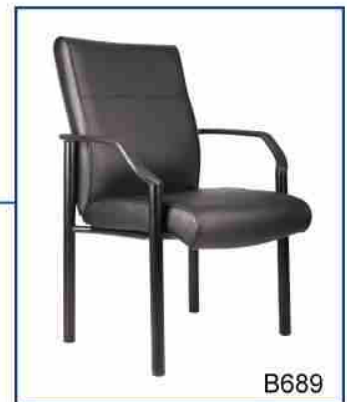

B689

Arm Height: 26"H
Seat Size: 19.5"W x 21"D
Seat Height: 19"H
Overall Size:
26"W x 25.5"D x 35.5"H

B689