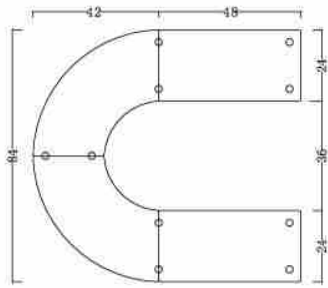

TRAINING TABLES

Possible configuration

Possible configuration